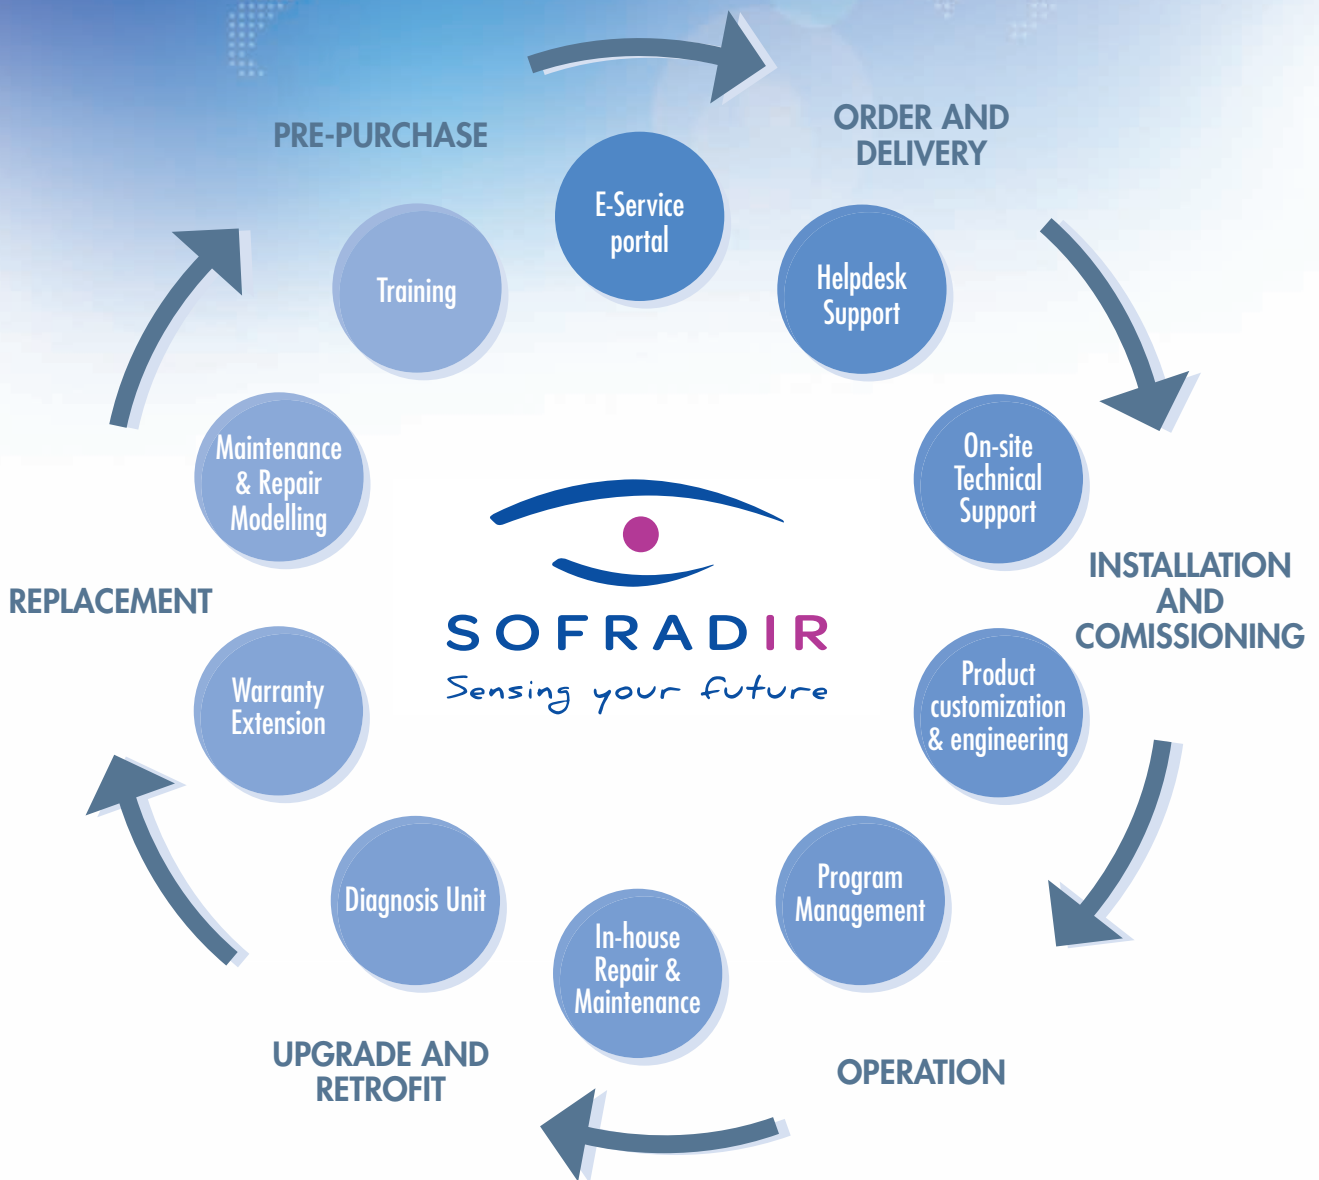

A COMPREHENSIVE SERVICE OFFERING

support.service@sofradir.com

Technical characteristics described in this data sheet are for information only. They are not contractual and may change without prior notice

SOFRADIR HEADQUARTERS

Avenue de la Vauve - CS 20018
91127 Palaiseau - France
Phone + 33 1 60 92 18 30
Fax + 33 1 60 92 18 40

DEVELOPMENT AND PRODUCTION CENTER

Z.I. - BP 21
38113 Veurey-Voroize - France
Phone + 33 4 76 28 77 00
Fax + 33 4 76 53 85 97